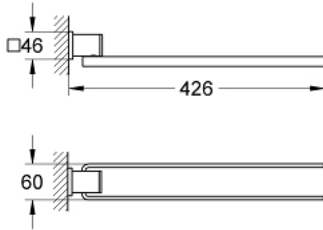

40 342 000 **ALLURE TOWEL BAR**

PRODUCT DESCRIPTION

- Colour: chrome
- two arms, not pivotable
- length 426 mm
- concealed fastening
- GROHE LongLife finish

Pure Freude
an Wasser

40 342 000 **ALLURE TOWEL BAR**