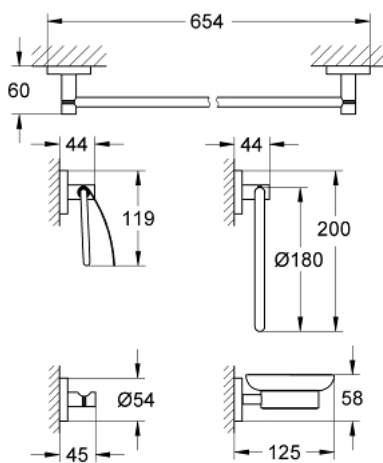

### PRODUCT DESCRIPTION

- Colour: chrome
- consists of:
  - towel ring (40 365)
  - towel holder 600 mm (40 366)
  - bathrobe hook (40 364)
  - toilet paper holder with cover (40 367)
  - soap dish with holder (40 369 / 40 368)

## 40 344 000 ESSENTIALS ACCESSORY SET

**SPARE PARTS**, June 2005 – now

1: Soap dish (Spare part-nr. 40368000)