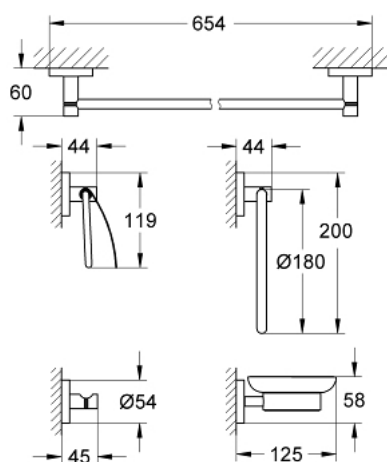

40 344 000 ESSENTIALS ACCESSORIES SET

PRODUCT DESCRIPTION

- Colour: chrome
- consisting of:
 - towel ring (40 365)
 - towel holder 600 mm (40 366)
 - bathrobe hook (40 364)
 - toilet paper holder with cover (40 367)
 - soap dish with holder (40 369 / 40 368)

40 344 000 ESSENTIALS ACCESSORIES SET

SPARE PARTS, 6月 2005 – now

1: Soap dish (Spare part-nr. 40368000)