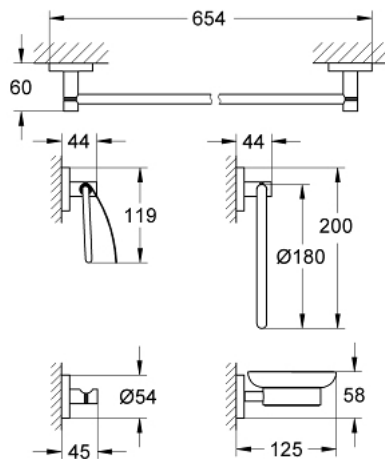

### PRODUCT DESCRIPTION

- Colour: chrome
- material: glass / metal
- consists of:
  - towel ring (40 365 001)
  - towel rail, 600 mm (40 366 001)
  - robe hook (40 364 001)
  - paper holder with cover (40 367 001)
  - soap dish with holder (40 444 001)
- concealed fastening
- GROHE LongLife finish
- suitable for screwing (including screws and dowels) or gluing (glue 40 915 000 sold separately)

## 40 344 001 ESSENTIALS MASTER BATHROOM ACCESSORIES SET 5-IN-1

SPARE PARTS, October 2014 – now

1: Soap dish (Spare part-nr. 40368001)