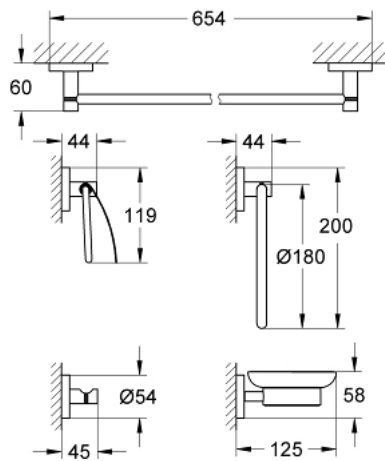

### PRODUCT DESCRIPTION

- Colour: chrome
- material: glass / metal
- consisting of:
  - towel ring (40 365 001)
  - towel rail, 600 mm (40 366 001)
  - robe hook (40 364 001)
  - paper holder with cover (40 367 001)
  - soap dish with holder (40 444 001)
- concealed fastening
- GROHE LongLife finish
- suitable for screwing (including screws and dowels) or gluing (glue 40 915 000 sold separately)

40 344 001 **ESSENTIALS MASTER BATHROOM ACCESSORIES SET 5-IN-1**

**SPARE PARTS**, 10月 2014 – now

1: Soap dish (Spare part-nr. 40368001)