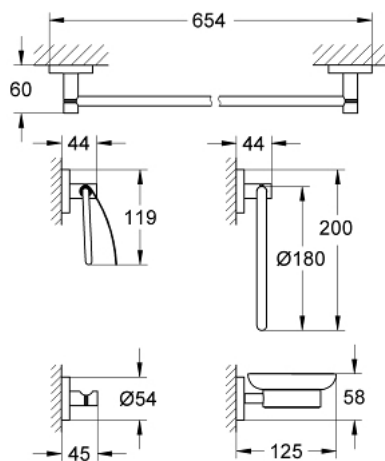

40 344 EN1 ESSENTIALS MASTER BATHROOM ACCESSORIES SET 5-IN-1

PRODUCT DESCRIPTION

- Colour: brushed nickel
- material: glass / metal
- consists of:
 - towel ring (40 365 001)
 - towel rail, 600 mm (40 366 001)
 - robe hook (40 364 001)
 - paper holder with cover (40 367 001)
 - soap dish with holder (40 444 001)
 - concealed fastening
 - GROHE LongLife finish
 - suitable for screwing (including screws and dowels) or gluing (glue 40 915 000 sold separately)

40 344 EN1 ESSENTIALS MASTER BATHROOM ACCESSORIES SET 5-IN-1

SPARE PARTS, November 2014 – now

1: Soap dish (Spare part-nr. 40368001)