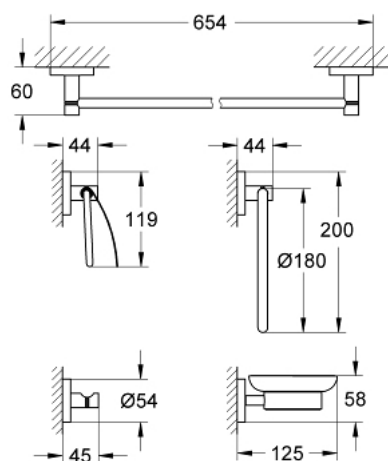

### PRODUCT DESCRIPTION

- Colour: brushed nickel
- material: glass / metal
- consisting of:
  - towel ring (40 365 001)
  - towel rail, 600 mm (40 366 001)
  - robe hook (40 364 001)
  - paper holder with cover (40 367 001)
  - soap dish with holder (40 444 001)
- concealed fastening
- GROHE LongLife finish
- suitable for screwing (including screws and dowels) or gluing (glue 40 915 000 sold separately)

## 40 344 EN1 ESSENTIALS MASTER BATHROOM ACCESSORIES SET 5-IN-1

SPARE PARTS, 11月 2014 – now

1: Soap dish (Spare part-nr. 40368001)