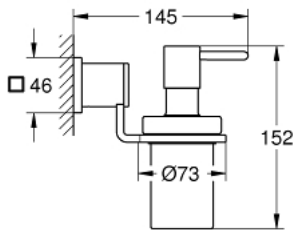

40 363 000 ALLURE SOAP DISPENSER

PRODUCT DESCRIPTION

- Colour: chrome
- material: glass / metal
- wall mounted
- filling quantity 160 ml
- with holder and bottle
- concealed fastening
- GROHE LongLife finish

40 363 000 ALLURE SOAP DISPENSER

SPARE PARTS, June 2005 – now

1: Pump device (Spare part-nr. 40384000)

2: Spare bottle (Spare part-nr. 40179000)