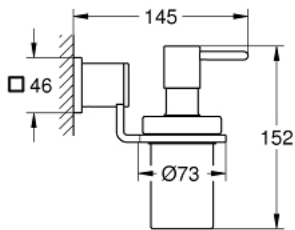

40 363 000 ALLURE SOAP DISPENSER

PRODUCT DESCRIPTION

- Colour: chrome
- material: glass / metal
- wall mounted
- filling quantity 160 ml
- consisting of holder and tank
- concealed fastening
- GROHE LongLife finish

40 363 000 ALLURE SOAP DISPENSER

SPARE PARTS, 6月 2005 – now

1: Pump device (Spare part-nr. 40384000)

2: Spare bottle (Spare part-nr. 40179000)