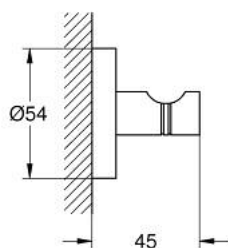

### PRODUCT DESCRIPTION

- Colour: chrome
- material: metal
- concealed fastening
- GROHE LongLife finish
- suitable for screwing (including screws and dowels) or gluing (glue 40 915 000 sold separately)
- holding force: max. 5 kg
- the specified holding capacity is valid for static (slowly applied) load and intended use only