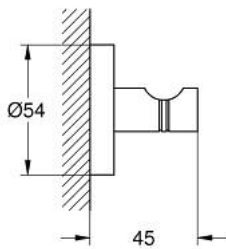

40 364 EN1 ESSENTIALS ROBE HOOK

PRODUCT DESCRIPTION

- Colour: brushed nickel
- material: metal
- concealed fastening
- GROHE LongLife finish
- suitable for screwing (including screws and dowels) or gluing (glue 40 915 000 sold separately)
- holding force: max. 5 kg
- the specified holding capacity is valid for static (slowly applied) load and intended use only