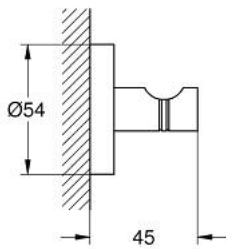

### PRODUCT DESCRIPTION

- Colour: brushed nickel
- material: metal
- concealed fastening
- GROHE LongLife finish
- suitable for screwing (including screws and dowels) or gluing (glue 40 915 000 sold separately)
- holding force: max. 5 kg
- the specified holding capacity is valid for static (slowly applied) load and intended use only