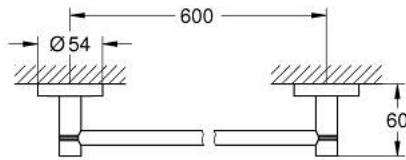

40 366 000 ESSENTIALS TOWEL HOLDER

PRODUCT DESCRIPTION

- Colour: chrome
- 600 mm
- GROHE LongLife finish