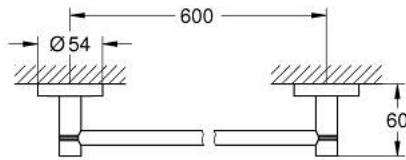

40 366 000 ESSENTIALS TOWEL RAIL

PRODUCT DESCRIPTION

- Colour: chrome
- 600 mm
- GROHE LongLife finish