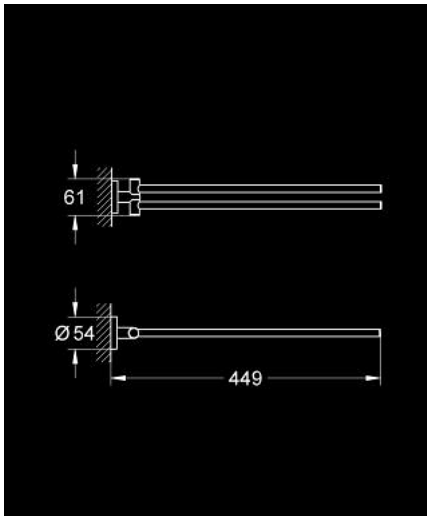

40 371 000 ESSENTIALS TOWEL BAR

PRODUCT DESCRIPTION

- Colour: chrome
- 2 parts
- swivelling
- 450 mm
- GROHE LongLife finish