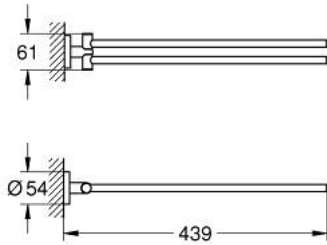

## 40 371 001 ESSENTIALS TOWEL HOLDER

### PRODUCT DESCRIPTION

- Colour: chrome
- material: metal
- two arms, pivotable
- 439 mm
- concealed fastening
- GROHE LongLife finish
- suitable for screwing (including screws and dowels)