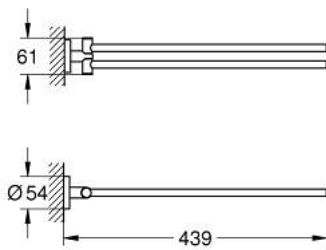

40 371 001 ESSENTIALS TOWEL BAR

PRODUCT DESCRIPTION

- Colour: chrome
- material: metal
- two arms, pivotable
- 439 mm
- concealed fastening
- GROHE LongLife finish
- suitable for screwing (including screws and dowels)