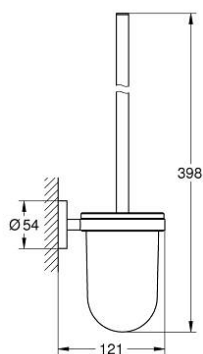

40 374 000 ESSENTIALS TOILET BRUSH SET

PRODUCT DESCRIPTION

- Colour: chrome
- GROHE LongLife finish
- wall model

40 374 000 ESSENTIALS TOILET BRUSH SET

SPARE PARTS, June 2015 – now

- 1: Spare brush (Spare part-nr. 40392000)
- 1.1: Spare brush head (Spare part-nr. 40791001)
- 2: Spare glass for brush (Spare part-nr. 40393000)