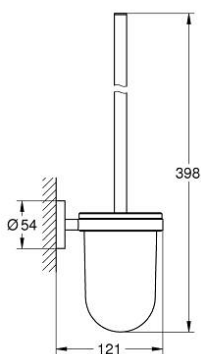

40 374 000 ESSENTIALS TOILET BRUSH SET

PRODUCT DESCRIPTION

- Colour: chrome
- GROHE LongLife finish
- wall model

40 374 000 ESSENTIALS TOILET BRUSH SET

SPARE PARTS, 6月 2015 – now

- 1: Spare brush (Spare part-nr. 40392000)
- 1.1: Spare brush head (Spare part-nr. 40791001)
- 2: Spare glass (Spare part-nr. 40393000)