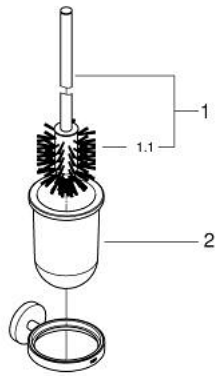

40 374 000 ESSENTIALS TOILET BRUSH SET

PRODUCT DESCRIPTION

- Colour: chrome
- GROHE LongLife finish
- wall model

40 374 000 ESSENTIALS TOILET BRUSH SET

SPARE PARTS, 6月 2015 – now

- 1: Spare brush (Spare part-nr. 40392000)
- 1.1: Spare brush head (Spare part-nr. 40791001)
- 2: Spare glass (Spare part-nr. 40393000)