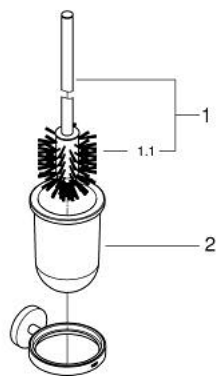

40 374 001 ESSENTIALS TOILET BRUSH SET

PRODUCT DESCRIPTION

- Colour: chrome
- material: glass / metal
- wall mounted
- concealed fastening
- GROHE LongLife finish
- suitable for screwing (including screws and dowels) or gluing (glue 40 915 000 sold separately)
- holding force: max. 5 kg
- the specified holding capacity is valid for static (slowly applied) load and intended use only

40 374 001 ESSENTIALS TOILET BRUSH SET

SPARE PARTS, November 2014 – now

1: Spare brush (Spare part-nr. 40392000)

1.1: Spare brush head (Spare part-nr. 40791001)

2: Spare glass for brush (Spare part-nr. 40393000)