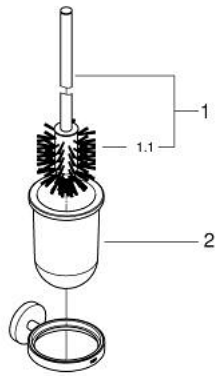

40 374 001 ESSENTIALS TOILET BRUSH SET

PRODUCT DESCRIPTION

- Colour: chrome
- material: glass / metal
- wall mounted
- concealed fastening
- GROHE LongLife finish
- suitable for screwing (including screws and dowels) or gluing (glue 40 915 000 sold separately)
- holding force: max. 5 kg
- the specified holding capacity is valid for static (slowly applied) load and intended use only

40 374 001 ESSENTIALS TOILET BRUSH SET

SPARE PARTS, 11月 2014 – now

1: Spare brush (Spare part-nr. 40392000)

1.1: Spare brush head (Spare part-nr. 40791001)

2: Spare glass (Spare part-nr. 40393000)