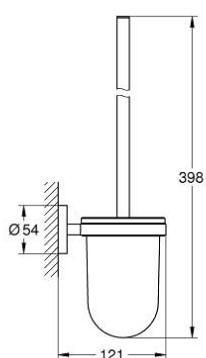

40 374 001 ESSENTIALS TOILET BRUSH SET

PRODUCT DESCRIPTION

- Colour: chrome
- material: glass / metal
- wall mounted
- concealed fastening
- GROHE LongLife finish
- suitable for screwing (including screws and dowels) or gluing (glue 40 915 000 sold separately)
- holding force: max. 5 kg
- the specified holding capacity is valid for static (slowly applied) load and intended use only

40 374 001 ESSENTIALS TOILET BRUSH SET

SPARE PARTS, 11月 2014 – now

1: Spare brush (Spare part-nr. 40392000)

1.1: Spare brush head (Spare part-nr. 40791001)

2: Spare glass (Spare part-nr. 40393000)