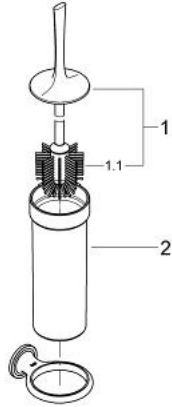

## 40 380 000 VERIS TOILET BRUSH SET

### PRODUCT DESCRIPTION

- Colour: chrome
- wall model
- satin glass

## 40 380 000 VERIS TOILET BRUSH SET

**SPARE PARTS**, February 2007 – now

1: Spare brush (Spare part-nr. 64813000)

1.1: Spare brush head (Spare part-nr. 40177000)

2: Spare glass for brush (Spare part-nr. 64811000)