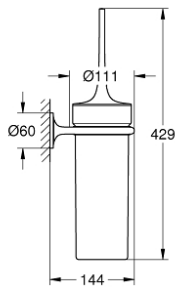

## 40 380 000 VERIS TOILET BRUSH SET

### PRODUCT DESCRIPTION

- Colour: chrome
- wall model
- satin glass

## 40 380 000 VERIS TOILET BRUSH SET

**SPARE PARTS**, February 2007 – now

1: Spare brush (Spare part-nr. 64813000)

1.1: Spare brush head (Spare part-nr. 40177000)

2: Spare glass for brush (Spare part-nr. 64811000)