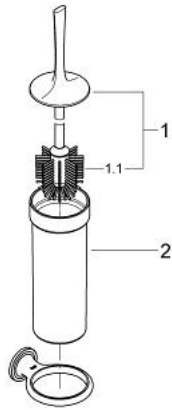

## 40 380 000 VERIS TOILET BRUSH SET

### PRODUCT DESCRIPTION

- Colour: chrome
- wall model
- satin glass

### SPARE PARTS, 2月 2007 – now

1: Spare brush (Spare part-nr. 64813000)

1.1: Spare brush head (Spare part-nr. 40177000)

2: Spare glass (Spare part-nr. 64811000)