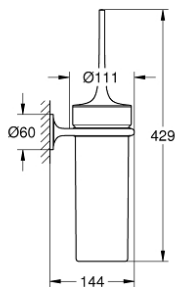

## 40 380 000 VERIS TOILET BRUSH SET

### PRODUCT DESCRIPTION

- Colour: chrome
- wall model
- satin glass

### SPARE PARTS, 2月 2007 – now

1: Spare brush (Spare part-nr. 64813000)

1.1: Spare brush head (Spare part-nr. 40177000)

2: Spare glass (Spare part-nr. 64811000)