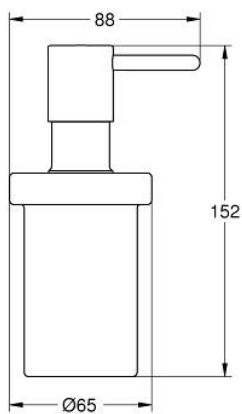

40 389 000 **VERIS SOAP DISPENSER**

**PRODUCT DESCRIPTION**

- Colour: chrome
- satin glass
- content 125ml
- for combination with holder 40 376 000

## 40 389 000 VERIS SOAP DISPENSER

**SPARE PARTS**, February 2008 – now

1: Pump device (Spare part-nr. 40384000)