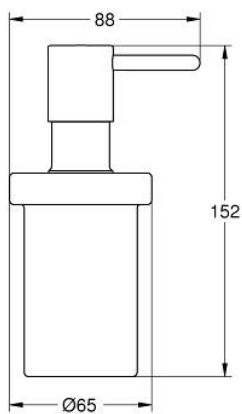

40 389 000 VERIS SOAP DISPENSER

PRODUCT DESCRIPTION

- Colour: chrome
- satin glass
- content 125 ml
- for combination with holder 40 376

40 389 000 VERIS SOAP DISPENSER

SPARE PARTS, 2月 2008 – now

1: Pump device (Spare part-nr. 40384000)