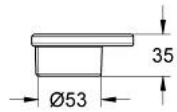

40 391 000 **VERIS SOAP DISH**

PRODUCT DESCRIPTION

- satin glass
- for combination with holder 40 376