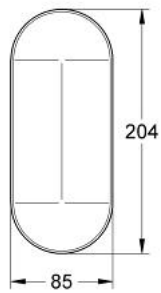

40 391 000 **VERIS SOAP DISH**

PRODUCT DESCRIPTION

- satin glass
- for combination with holder 40 376