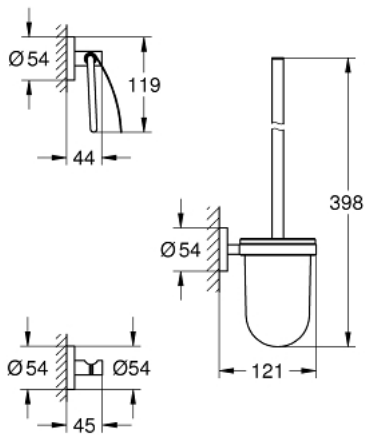

40 407 001 ESSENTIALS CITY RESTROOM ACCESSORIES SET 3-IN-1

PRODUCT DESCRIPTION

- Colour: chrome
- material: glass / metal
- consists of:
 - toilet brush set (40 374 001)
 - robe hook (40 364 001)
 - toilet paper holder (40 367 001)
- concealed fastening
- GROHE LongLife finish
- suitable for screwing (including screws and dowels) or gluing (glue 40 915 000 sold separately - 3 x needed)

40 407 001 **ESSENTIALS CITY RESTROOM ACCESSORIES SET 3-IN-1**

SPARE PARTS, November 2014 – now

1: Spare brush (Spare part-nr. 40392000)

1.1: Spare brush head (Spare part-nr. 40791001)

2: Spare glass for brush (Spare part-nr. 40393000)