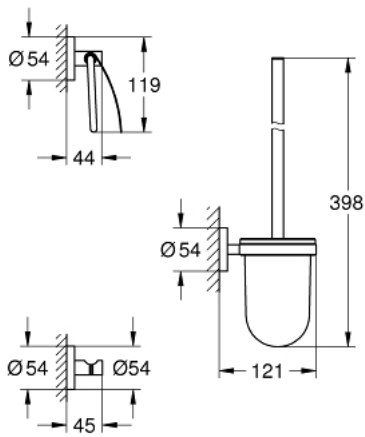

40 407 001 ESSENTIALS CITY RESTROOM ACCESSORIES SET 3-IN-1

PRODUCT DESCRIPTION

- Colour: chrome
- material: glass / metal
- consisting of:
 - toilet brush set (40 374 001)
 - robe hook (40 364 001)
 - toilet paper holder (40 367 001)
- concealed fastening
- GROHE LongLife finish
- suitable for screwing (including screws and dowels) or gluing (glue 40 915 000 sold separately - 3 x needed)

40 407 001 ESSENTIALS CITY RESTROOM ACCESSORIES SET 3-IN-1

SPARE PARTS, 11月 2014 – now

1: Spare brush (Spare part-nr. 40392000)

1.1: Spare brush head (Spare part-nr. 40791001)

2: Spare glass (Spare part-nr. 40393000)