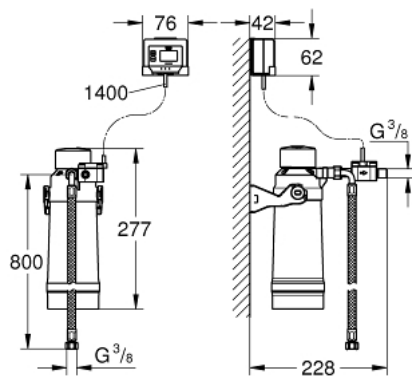

40 438 001 GROHE BLUE S-SIZE FILTER STARTER SET

PRODUCT DESCRIPTION

- consists of:
- GROHE Blue filter head
- GROHE Blue S-Size filter for taste improvement and water hardness reduction
- Estimated capacity 2000 L at 3° dKH
- flow meter for filter lifetime measurement including 2 x AA batteries
- compatible with GROHE Blue Pure single faucets and GROHE Red water systems

40 438 001 GROHE BLUE S-SIZE FILTER STARTER SET

SPARE PARTS, May 2013 – now

1: filter head (Spare part-nr. 64508001)

2: Filter S-Size (Spare part-nr. 40404001)