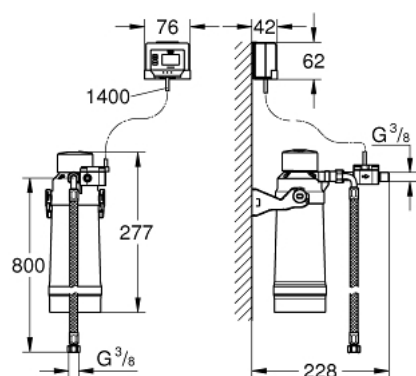

## 40 438 001 GROHE BLUE S-SIZE FILTER STARTER SET

### PRODUCT DESCRIPTION

- consisting of:
- GROHE Blue filter head
- GROHE Blue S-Size filter for water hardness reduction and premium taste
- capacity 600 l at 20° dKH
- flow meter for filter lifetime measurement including 2 x AA batteries
- compatible with GROHE Blue Pure single faucets and GROHE Red water systems

## 40 438 001 GROHE BLUE S-SIZE FILTER STARTER SET

**SPARE PARTS**, 5月 2013 – now

1: Filter head (Spare part-nr. 64508001)

2: Filter S-Size (Spare part-nr. 40404001)