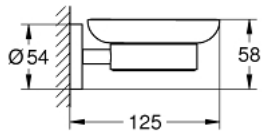

### PRODUCT DESCRIPTION

- Colour: chrome
- material: glass / metal
- consists of:
  - holder (40 369 001)
  - soap dish (40 368 001)
- concealed fastening
- GROHE LongLife finish
- suitable for screwing (including screws and dowels) or gluing (glue 40 915 000 sold separately)
- holding force: max. 5 kg
- the specified holding capacity is valid for static (slowly applied) load and intended use only

## 40 444 001 ESSENTIALS SOAP DISH WITH HOLDER

**SPARE PARTS**, November 2014 – now

1: Soap dish (Spare part-nr. 40368001)