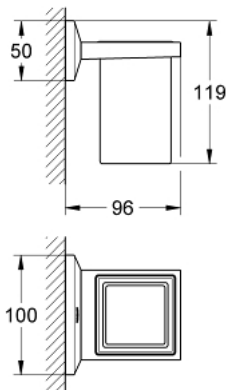

40 493 000 ALLURE BRILLIANT HOLDER WITH TUMBLER

PRODUCT DESCRIPTION

- Colour: chrome
- material: glass / metal
- concealed fastening
- GROHE LongLife finish

40 493 000 ALLURE BRILLIANT HOLDER WITH TUMBLER

SPARE PARTS, August 2010 – now

1: Spare glass for brush (Spare part-nr. 40579000)