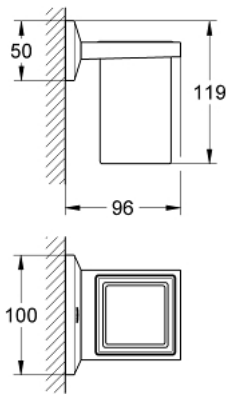

40 493 000 **ALLURE BRILLIANT HOLDER WITH TUMBLER**

PRODUCT DESCRIPTION

- Colour: chrome
- material: glass / metal
- concealed fastening
- GROHE LongLife finish

40 493 000 **ALLURE BRILLIANT HOLDER WITH TUMBLER**

SPARE PARTS, 8月 2010 – now

1: Spare glass (Spare part-nr. 40579000)