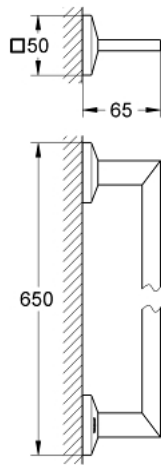

40 497 000 ALLURE BRILLIANT TOWEL HOLDER

PRODUCT DESCRIPTION

- Colour: chrome
- 650 mm (drilling length 600 mm)
- material: metal
- concealed fastening
- GROHE LongLife finish