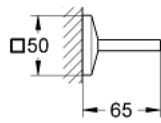

### PRODUCT DESCRIPTION

- Colour: chrome
- 650 mm (drilling length 600 mm)
- material: metal
- concealed fastening
- GROHE LongLife finish