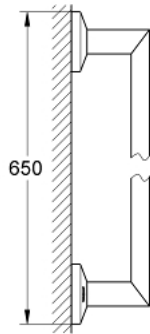

## 40 497 000 ALLURE BRILLIANT TOWEL RAIL

### PRODUCT DESCRIPTION

- Colour: chrome
- 650 mm (drilling length 600 mm)
- material: metal
- concealed fastening
- GROHE LongLife finish