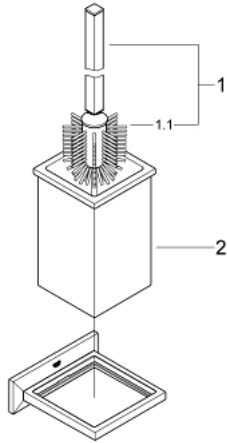

40 500 000 ALLURE BRILLIANT TOILET BRUSH SET

PRODUCT DESCRIPTION

- Colour: chrome
- material: glass / metal
- wall mounted
- concealed fastening
- GROHE LongLife finish

40 500 000 ALLURE BRILLIANT TOILET BRUSH SET

SPARE PARTS, August 2010 – now

- 1: Brush (Spare part-nr. 40581000)
- 1.1: Spare brush head (Spare part-nr. 40582000)
- 2: Spare glass (Spare part-nr. 40583000)