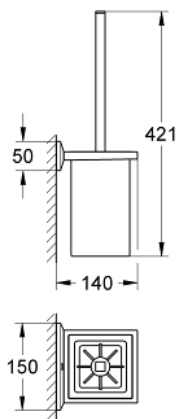

40 500 000 ALLURE BRILLIANT TOILET BRUSH SET

PRODUCT DESCRIPTION

- Colour: chrome
- material: glass / metal
- wall mounted
- concealed fastening
- GROHE LongLife finish

40 500 000 ALLURE BRILLIANT TOILET BRUSH SET

SPARE PARTS, August 2010 – now

- 1: Brush (Spare part-nr. 40581000)
- 1.1: Spare brush head (Spare part-nr. 40582000)
- 2: Spare glass (Spare part-nr. 40583000)