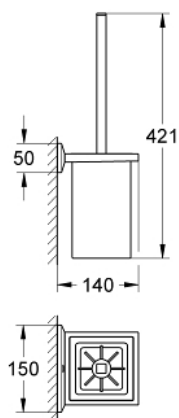

### PRODUCT DESCRIPTION

- Colour: chrome
- material: glass / metal
- wall mounted
- concealed fastening
- GROHE LongLife finish

### SPARE PARTS, 8月 2010 – now

1: Brush (Spare part-nr. 40581000)

1.1: Spare brush head (Spare part-nr. 40582000)

2: Spare glass for brush (Spare part-nr. 40583000)