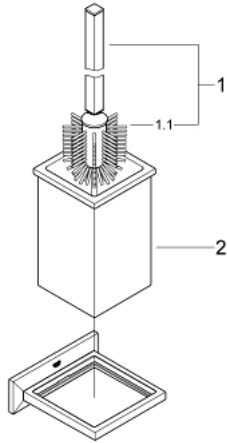

### PRODUCT DESCRIPTION

- Colour: chrome
- material: glass / metal
- wall mounted
- concealed fastening
- GROHE LongLife finish

### SPARE PARTS, 8月 2010 – now

1: Brush (Spare part-nr. 40581000)

1.1: Spare brush head (Spare part-nr. 40582000)

2: Spare glass for brush (Spare part-nr. 40583000)