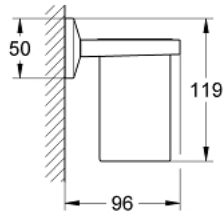

40 503 000 ALLURE BRILLIANT SHELF WITH TUMBLER

PRODUCT DESCRIPTION

- Colour: chrome
- material: glass / metal
- concealed fastening
- GROHE LongLife finish

40 503 000 ALLURE BRILLIANT SHELF WITH TUMBLER

SPARE PARTS, September 2010 – now

1: Spare glass for brush (Spare part-nr. 40579000)