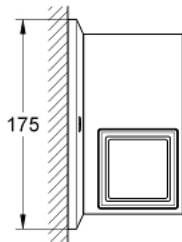

40 503 000 ALLURE BRILLIANT SHELF WITH TUMBLER

PRODUCT DESCRIPTION

- Colour: chrome
- material: glass / metal
- concealed fastening
- GROHE LongLife finish

40 503 000 ALLURE BRILLIANT SHELF WITH TUMBLER

SPARE PARTS, September 2010 – now