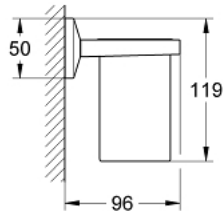

40 503 000 **ALLURE BRILLIANT SHELF WITH TUMBLER**

PRODUCT DESCRIPTION

- Colour: chrome
- material: glass / metal
- concealed fastening
- GROHE LongLife finish

40 503 000 **ALLURE BRILLIANT SHELF WITH TUMBLER**

SPARE PARTS, 9月 2010 – now

1: Spare glass (Spare part-nr. 40579000)