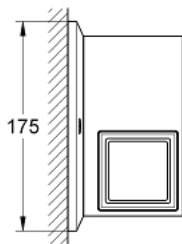

40 503 000 **ALLURE BRILLIANT SHELF WITH TUMBLER**

PRODUCT DESCRIPTION

- Colour: chrome
- material: glass / metal
- concealed fastening
- GROHE LongLife finish

40 503 000 **ALLURE BRILLIANT SHELF WITH TUMBLER**