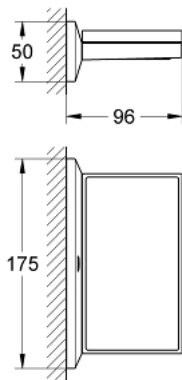

40 504 000 ALLURE BRILLIANT SHELF WITH SOAP DISH

PRODUCT DESCRIPTION

- Colour: chrome
- GROHE LongLife finish

40 504 000 ALLURE BRILLIANT SHELF WITH SOAP DISH

SPARE PARTS, September 2010 – now

1: Spare soap dish (Spare part-nr. 40580000)