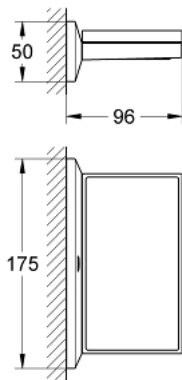

40 504 000 **ALLURE BRILLIANT SHELF WITH SOAP DISH**

PRODUCT DESCRIPTION

- Colour: chrome
- GROHE LongLife finish

40 504 000 **ALLURE BRILLIANT SHELF WITH SOAP DISH**

SPARE PARTS, 9月 2010 – now

1: Spare soap dish (Spare part-nr. 40580000)