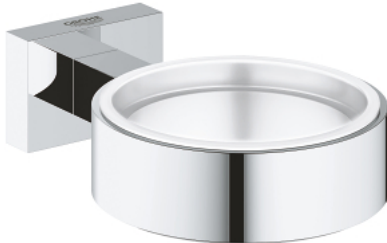

40 508 001 ESSENTIALS CUBE HOLDER

PRODUCT DESCRIPTION

- Colour: chrome
- material: metal
- fits to crystal glass (40 372 001)
- soap dish (40 368 xx1) or soap dispenser (40 394 xx1)
- concealed fastening
- GROHE LongLife finish