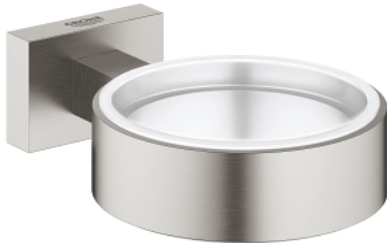

## 40 508 DC1 ESSENTIALS CUBE HOLDER

### PRODUCT DESCRIPTION

- Colour: Supersteel
- material: metal
- fits to crystal glass (40 372 001)
- soap dish (40 368 xx1) or soap dispenser (40 394 xx1)
- concealed fastening
- GROHE LongLife finish