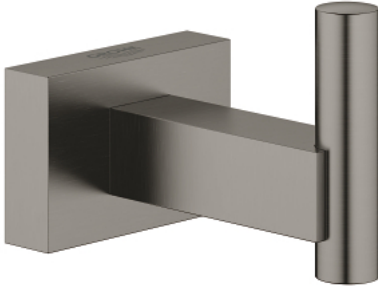

40 511 AL1 ESSENTIALS CUBE ROBE HOOK

PRODUCT DESCRIPTION

- Colour: brushed hard graphite
- material: metal
- concealed fastening
- GROHE LongLife finish