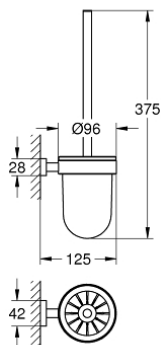

40 513 001 ESSENTIALS CUBE TOILET BRUSH SET

PRODUCT DESCRIPTION

- Colour: chrome
- material: glass / metal
- wall mounted
- concealed fastening
- GROHE LongLife finish

40 513 001 ESSENTIALS CUBE TOILET BRUSH SET

SPARE PARTS, October 2014 – now

1: Spare brush (Spare part-nr. 40392000)

1.1: Spare brush head (Spare part-nr. 40791001)

2: Spare glass for brush (Spare part-nr. 40393000)