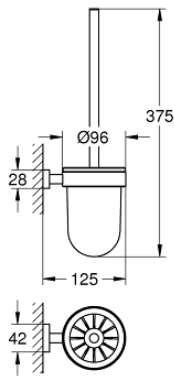

40 513 AL1 ESSENTIALS CUBE TOILET BRUSH SET

PRODUCT DESCRIPTION

- Colour: brushed hard graphite
- material: glass / metal
- wall mounted
- concealed fastening
- GROHE LongLife finish

40 513 AL1 ESSENTIALS CUBE TOILET BRUSH SET

SPARE PARTS, October 2019 – now

1: Spare brush (Spare part-nr. 40392AL0)

1.1: Spare brush head (Spare part-nr. 40791001)

2: Spare glass for brush (Spare part-nr. 40393000)