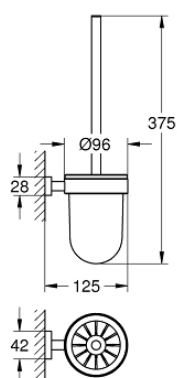

## 40 513 DC1 ESSENTIALS CUBE TOILET BRUSH SET

### PRODUCT DESCRIPTION

- Colour: Supersteel
- material: glass / metal
- wall mounted
- concealed fastening
- GROHE LongLife finish

## 40 513 DC1 ESSENTIALS CUBE TOILET BRUSH SET

**SPARE PARTS**, October 2019 – now

1: Spare brush (Spare part-nr. 40392DC0)

1.1: Spare brush head (Spare part-nr. 40791001)

2: Spare glass for brush (Spare part-nr. 40393000)