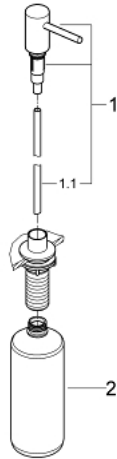

40 535 DC0 COSMOPOLITAN SOAP DISPENSER

PRODUCT DESCRIPTION

- Colour: Supersteel
- for liquid soaps
- storage bin 500 ml
- GROHE LongLife finish

40 535 DC0 COSMOPOLITAN SOAP DISPENSER

SPARE PARTS, November 2010 – now

1: Pump device (Spare part-nr. 48167DC0)

1.1: Pipe (Spare part-nr. 48168000)

2: Soap container (Spare part-nr. 48169000)