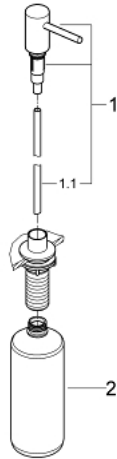

40 535 DC0 COSMOPOLITAN SOAP DISPENSER

PRODUCT DESCRIPTION

- Colour: supersteel
- for liquid soaps
- storage bin 500 ml
- GROHE LongLife finish

40 535 DC0 COSMOPOLITAN SOAP DISPENSER

SPARE PARTS, 11月 2010 – now

1: Pump device (Spare part-nr. 48167DC0)

1.1: Pipe (Spare part-nr. 48168000)

2: Soap tank (Spare part-nr. 48169000)