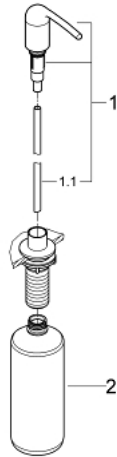

40 553 000 **LADYLUX / ZEDRA SOAP DISPENSER**

**PRODUCT DESCRIPTION**

- Colour: chrome
- for liquid soaps
- storage bin 500 ml
- GROHE LongLife finish

## 40 553 000 LADYLUX / ZEDRA SOAP DISPENSER

### SPARE PARTS, 3月 2011 – now

1: Pump device (Spare part-nr. 48171000)

1.1: Pipe (Spare part-nr. 48168000)

2: Soap tank (Spare part-nr. 48169000)